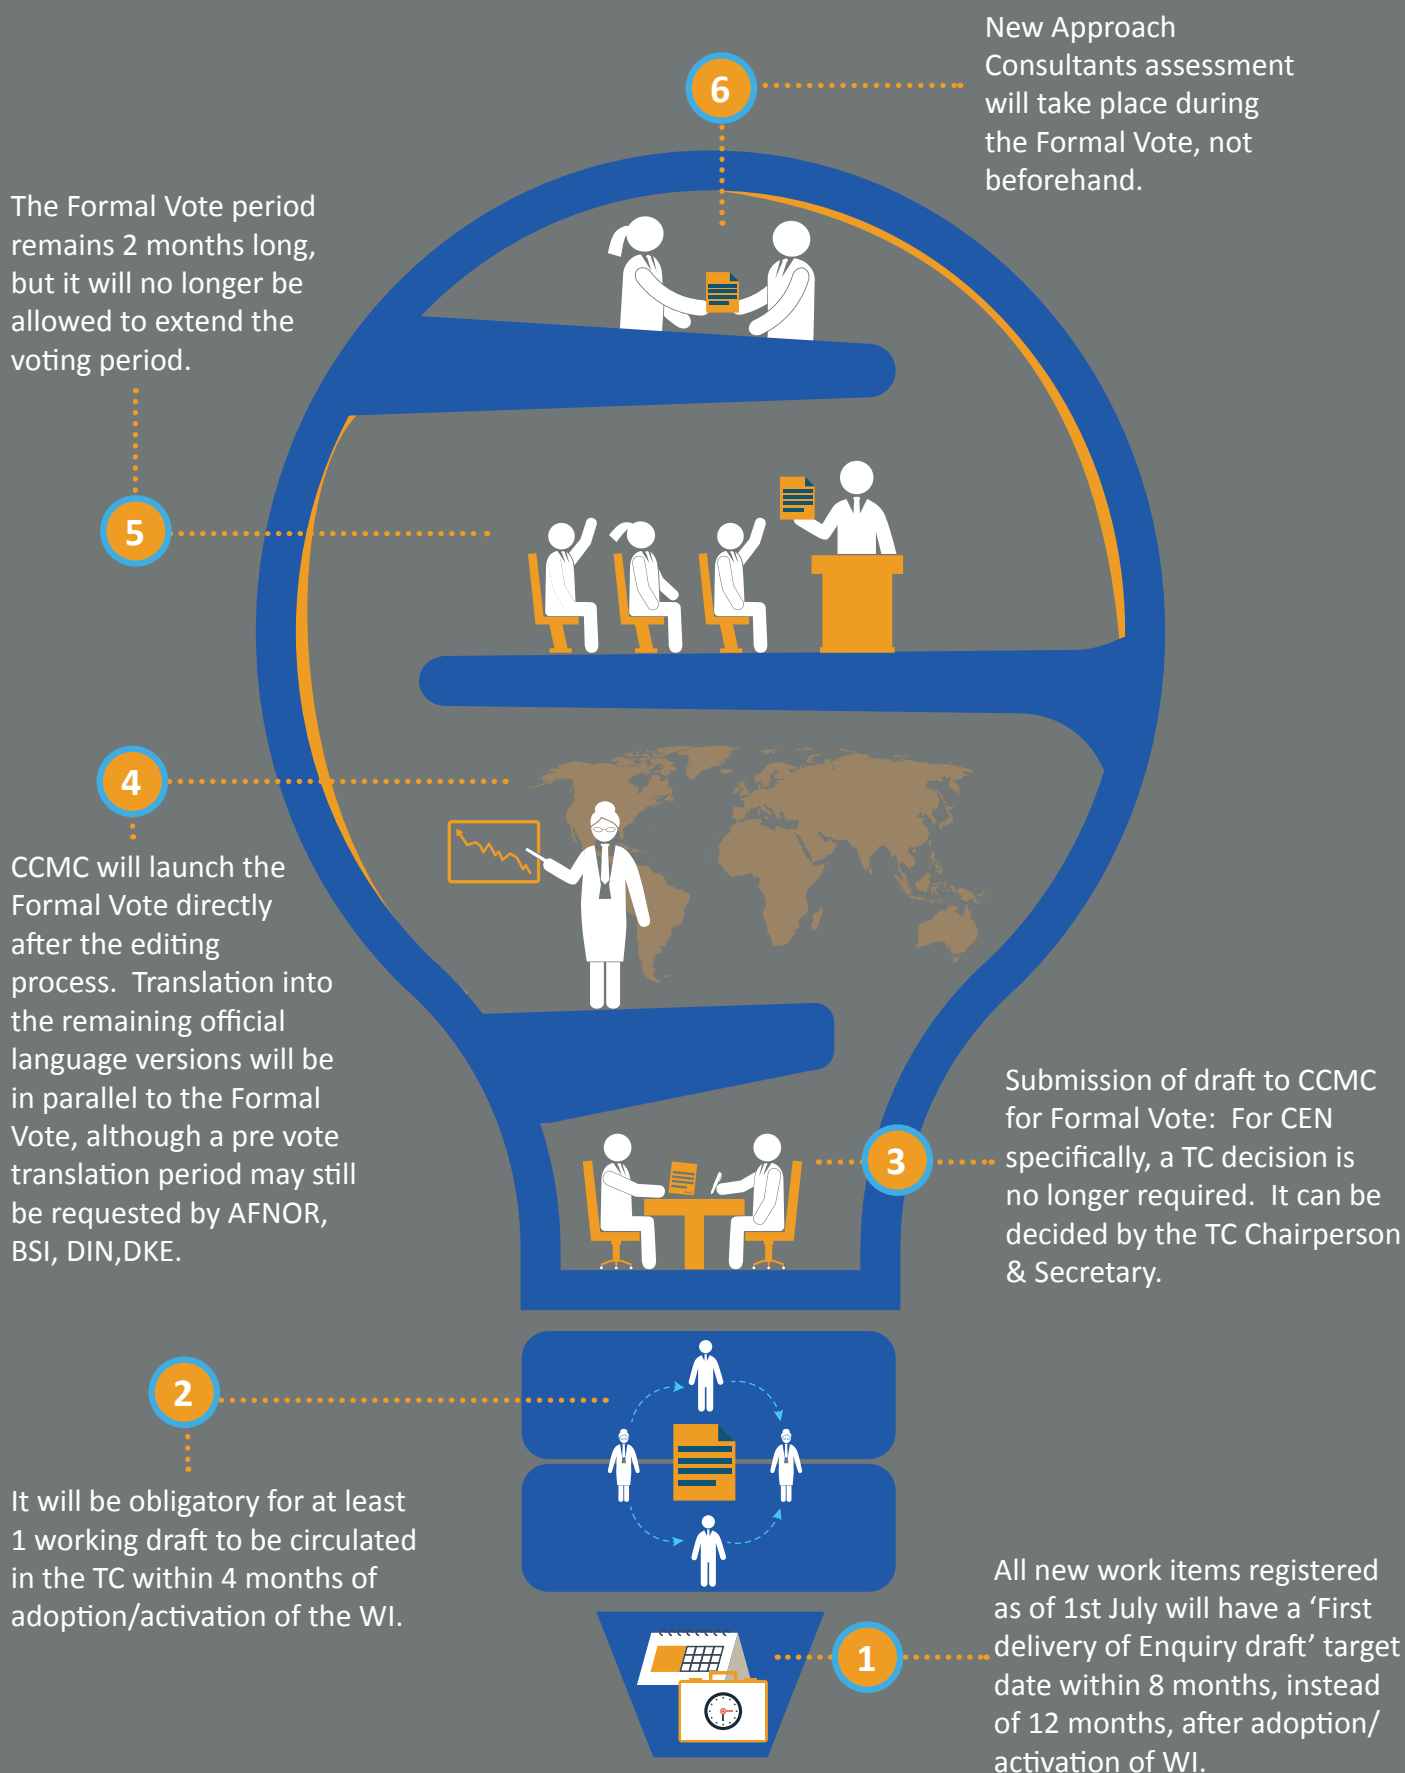

# What's new ?

The CEN and CENELEC Technical Boards have approved new changes to the Enquiry and Formal Vote procedure which come into force on **1 July 2016**.

# An overview: From NWI to Publication ...

<sup>i</sup> Possibility to be extended to 12 months

<sup>ii</sup> Translation previous to Formal vote is optional. If translation is necessary 1,5 months need to be added