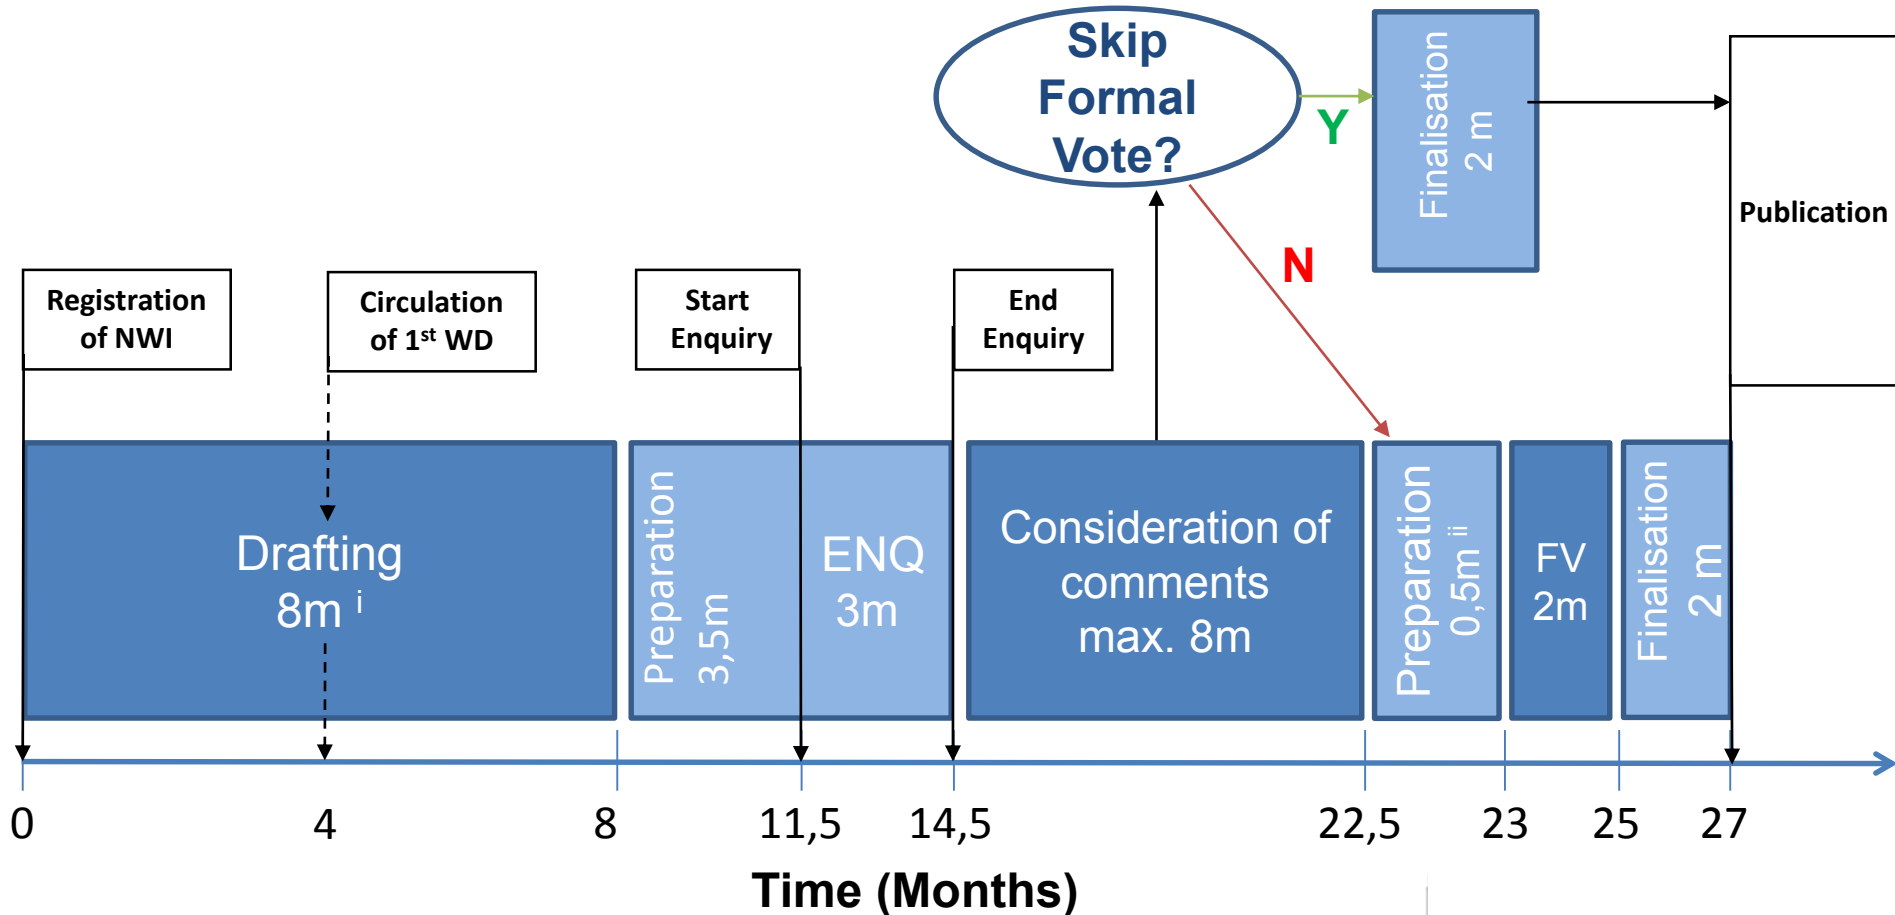

# What's new ?

The CEN and CENELEC Technical Boards have approved new changes to the Enquiry and Formal Vote procedure which come into force on **1 July 2016**.

# An overview: From NWI to Publication ...

<sup>i</sup> Possibility to be extended to 12 months

<sup>ii</sup> Translation previous to Formal vote is optional. If translation is necessary 1,5 months need to be added